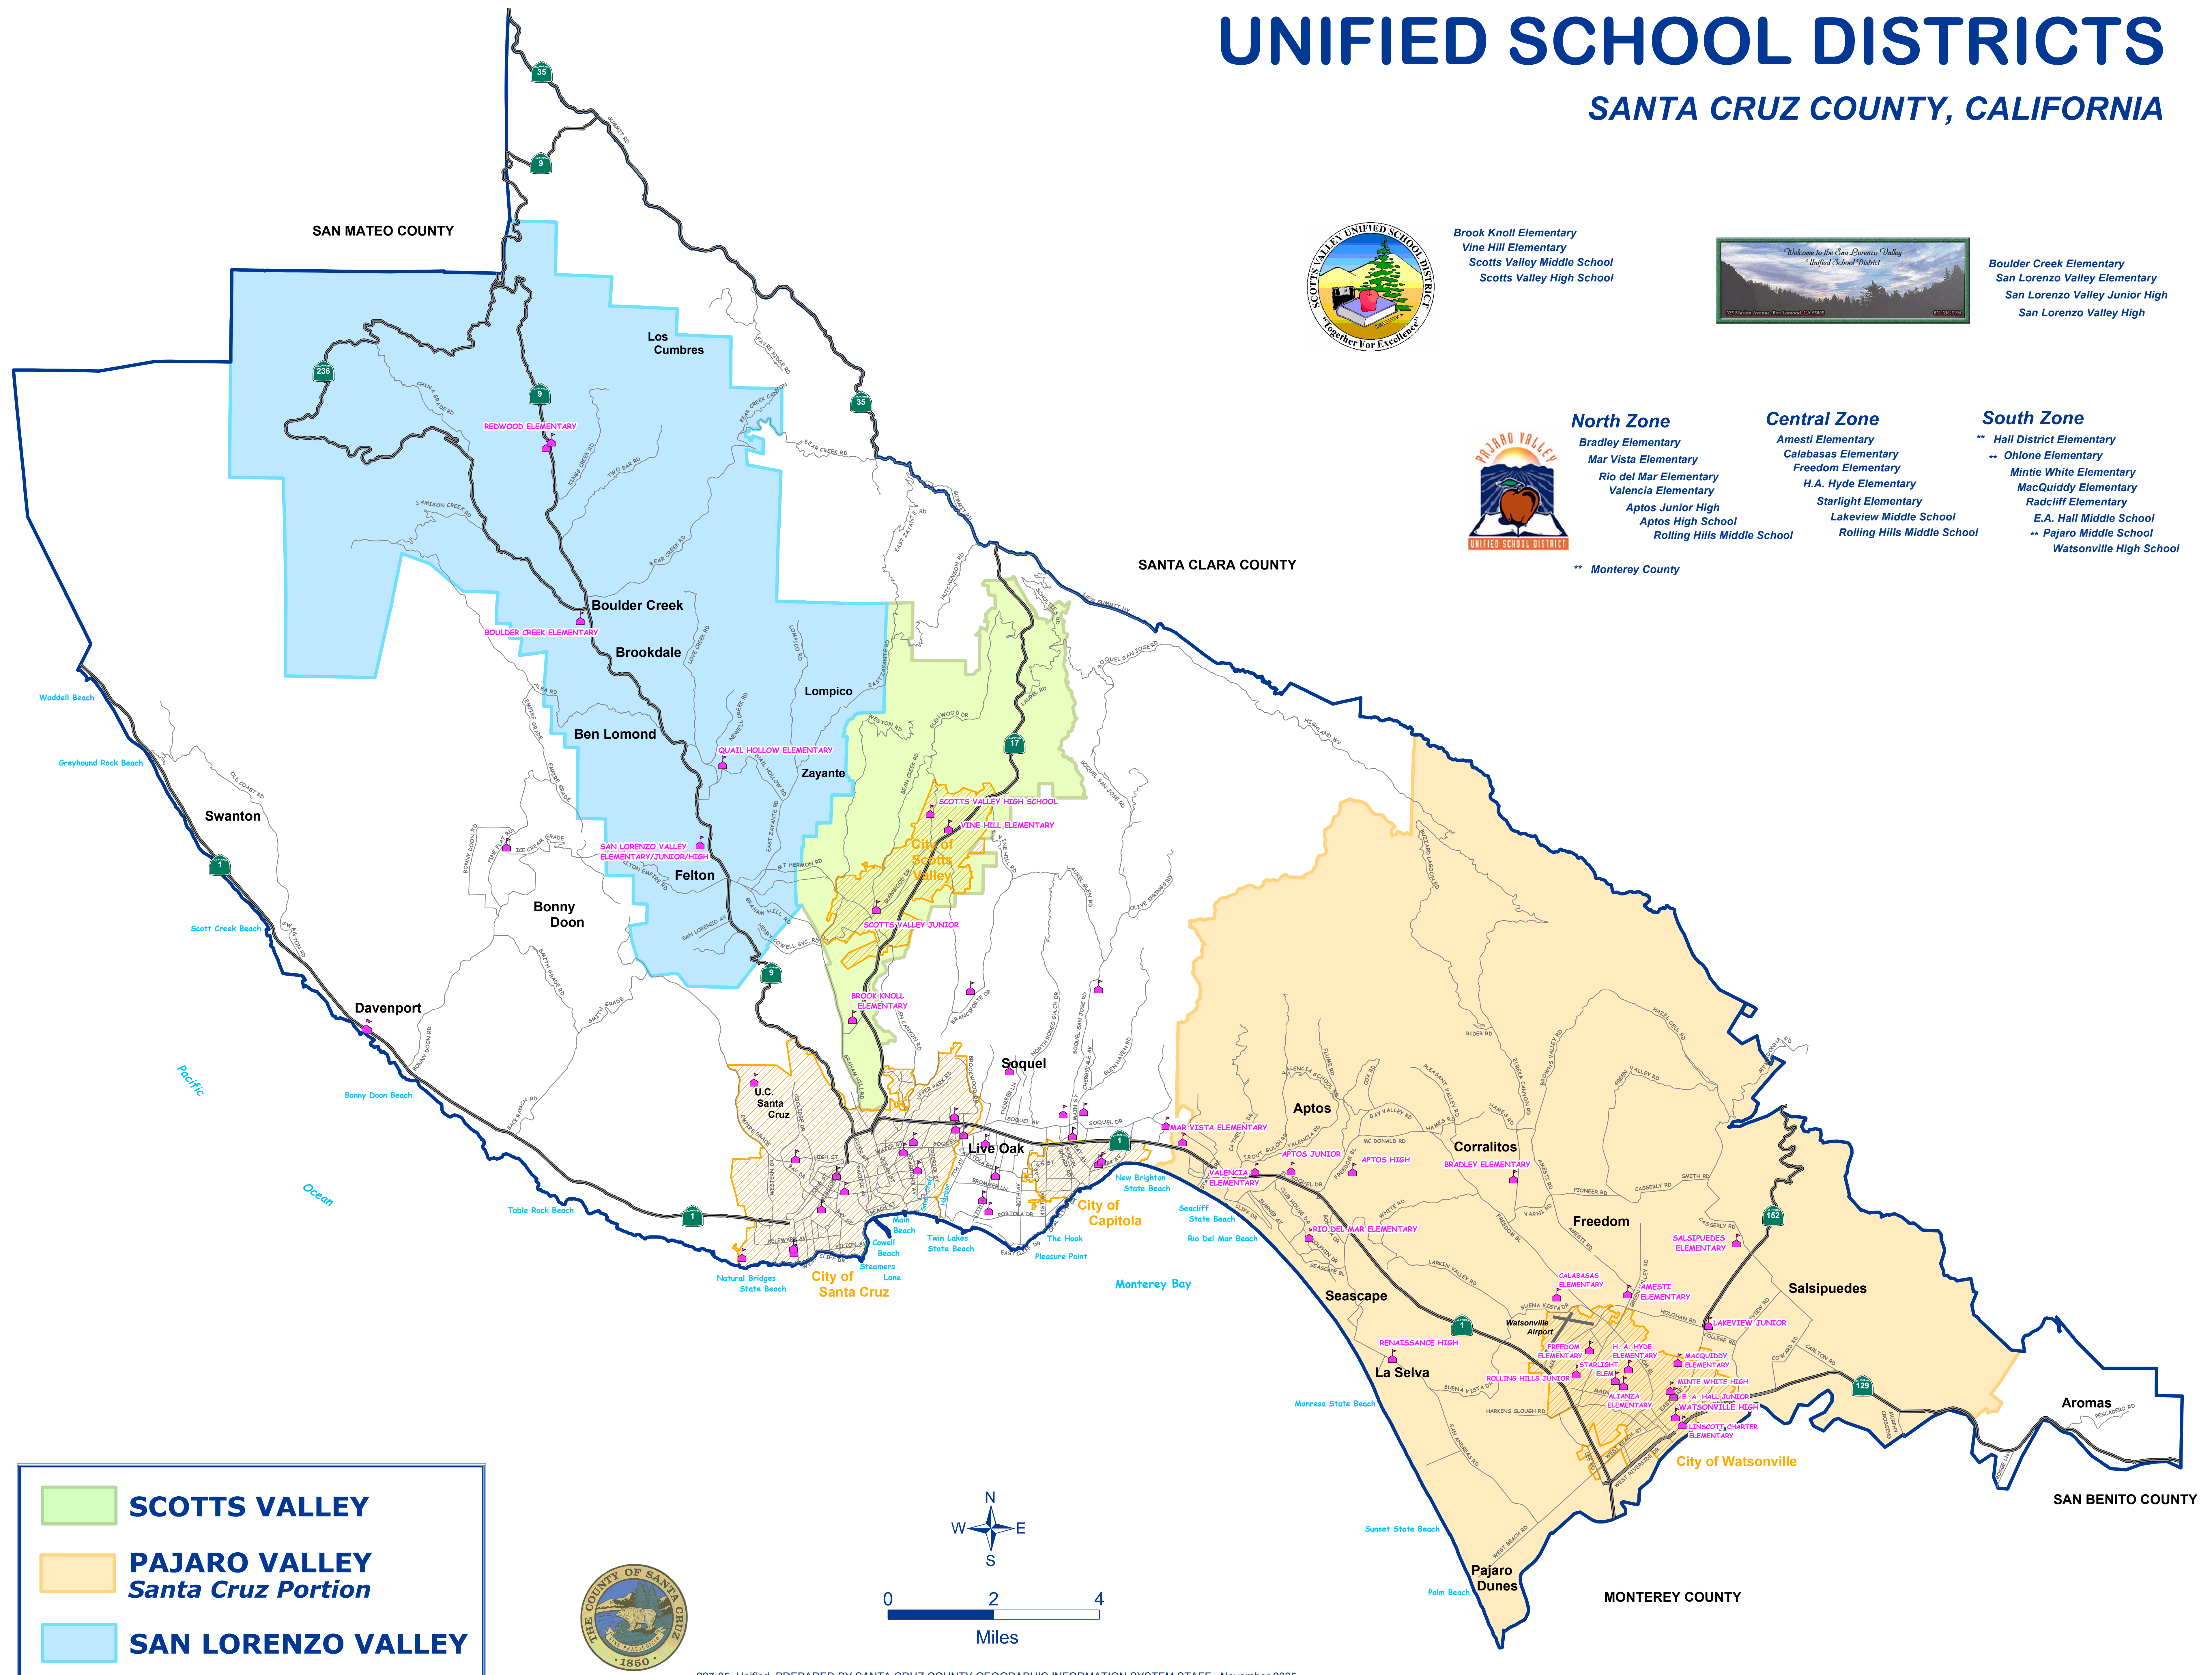

UNIFIED SCHOOL DISTRICTS

SANTA CRUZ COUNTY, CALIFORNIA

Brook Knoll Elementary
Vine Hill Elementary
Scotts Valley Middle School
Scotts Valley High School

Boulder Creek Elementary
San Lorenzo Valley Elementary
San Lorenzo Valley Junior High
San Lorenzo Valley High

North Zone

Bradley Elementary
Mar Vista Elementary
Rio del Mar Elementary
Valencia Elementary
Aptos Junior High
Aptos High School
Rolling Hills Middle School

** Monterey County

Central Zone

Amesti Elementary
Calabasas Elementary
Freedom Elementary
H.A. Hyde Elementary
Starlight Elementary
Lakeview Middle School
Rolling Hills Middle School

South Zone

** Hall District Elementary
** Ohlone Elementary
Mintie White Elementary
MacQuiddy Elementary
Radcliff Elementary
E.A. Hall Middle School
** Pajaro Middle School
Watsonville High School

- SCOTTS VALLEY
- PAJARO VALLEY
Santa Cruz Portion
- SAN LORENZO VALLEY